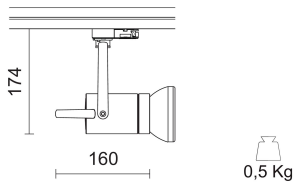

Drim

Design: Studio Tecnico Ivela

IP 20

Product Code	Color
738-0163-21	Mat white

General specifications

Product type	Track lights
Mounting type	LKM 3-phase track
Mounting location	Ceiling
Indoor/Outdoor light	Indoor
Description	For 3-phase tracks LKM.
Applications	Shops , Windows , Display areas

Lighting specifications

i Stated L.O.R. and delivered lumens values are related to standard beam angle versions

Lamp description	IPAR30 E27 max 100W
Watt source (W)	100
Lamp type	IPAR30
Lamp holder	E27

Physical specifications

Body	Body and bracket in die-cast aluminium
Finishing	Polyester painted

Electrical specifications

Voltage (V)	250
Frequency (Hz)	50/60

Optical specifications

Light distribution	Symmetric
Emission	Direct

Weight and dimension

Height (mm)	174
Width (mm)	160
Weight (Kg)	0.5

Power tolerance $\pm 5\%$ - Luminous flux tolerance $\pm 5\%$ - Measurement uncertainty $\pm 10\%$ - Ta: 25°C